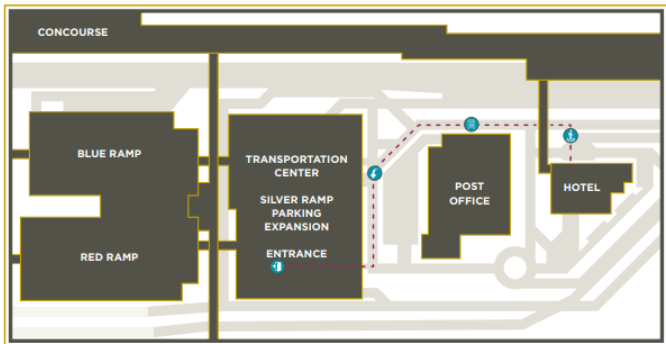

INTERCONTINENTAL®

MINNEAPOLIS - ST. PAUL

Walking directions to Terminal 1, Terminal 2, and Light Rail

FOLLOW THE CROSSWALK TO THE SIDEWALK IN FRONT OF THE HOTEL.

TURN LEFT AND PASS THE POST OFFICE TOWARDS THE SILVER RAMP.

ONCE AT THE SILVER RAMP, TURN LEFT AND WALK TO THE FRONT ENTRANCE OF THE TRANSPORTATION CENTER.

ENTER BUILDING THROUGH THE SECOND SET OF DOORS IN FRONT OF THE CHARTER SHUTTLE PARKING AREA.

WALK TO THE LEFT PAST THE FIRST SET OF RENTAL CAR DESKS.

TAKE ESCALATOR DOWN ONE LEVEL TO TERMINAL 1 TRAM.

TAKE AN ADDITIONAL ESCALATOR DOWN FOR LIGHT RAIL ACCESS TO TERMINAL 2, MALL OF AMERICA AND MINNEAPOLIS.

NO LIGHT RAIL FARE IS REQUIRED TO TERMINAL 2.

5005 GLUMACK DR.
MINNEAPOLIS, MN 55450
612-725-0500
INTERCONTINENTALMSP.COM