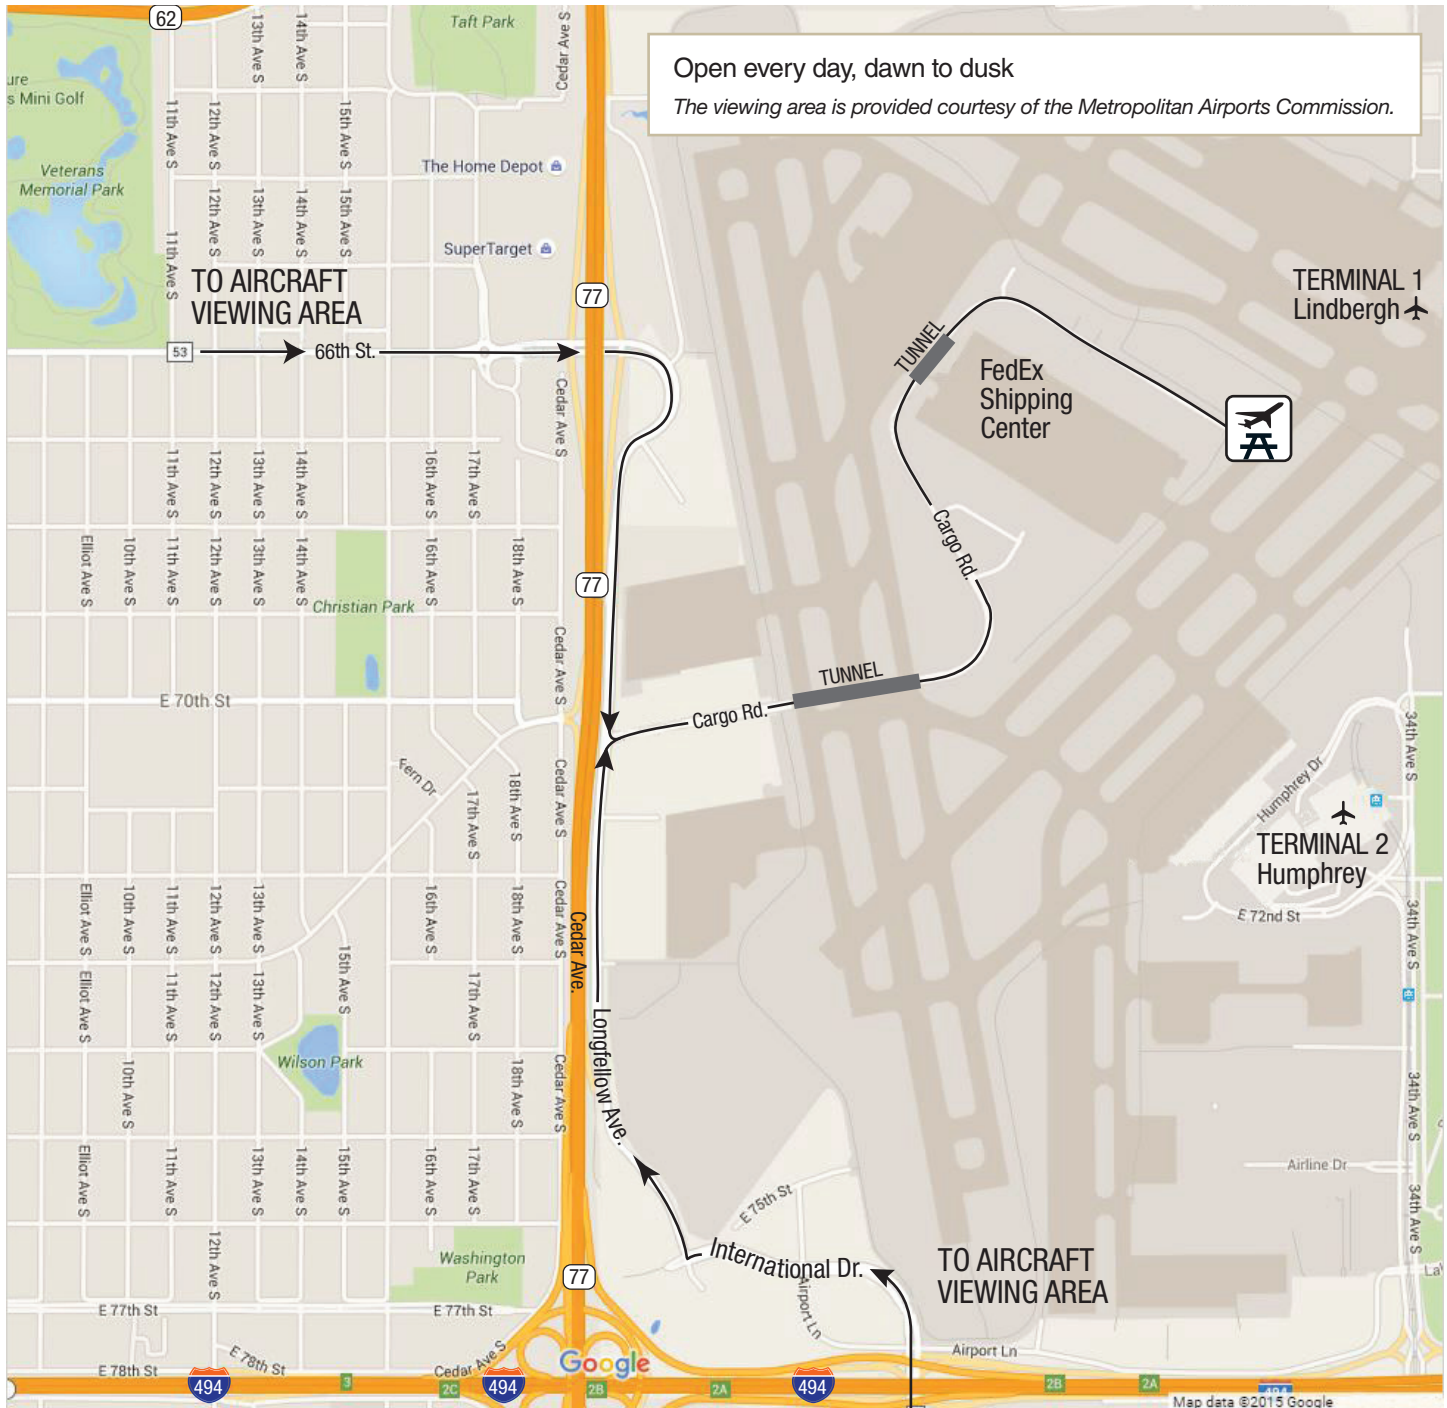

Minneapolis-St. Paul International Airport Aircraft Viewing Area

From Cedar Avenue:

From the south, take the 66th Street exit. Turn right at the intersection and take Longfellow Avenue to the south to Cargo Road. Turn left on Cargo road and take it all the way to the end, just past the FedEx shipping center.

From the north, take the 66th Street exit. At the light, take a left and go across the freeway bridge. Continue straight onto Longfellow Avenue. Continue going south and take a left on Cargo Road. Take Cargo Road to the end.

From Hwy 494:

From the east, take the 24th Avenue Exit. Stay to your right and turn right onto International Drive. Take International Drive to the end and take a right onto Longfellow Avenue. Take a right on Cargo Road and take it all the way to the end, just past the FedEx shipping center.

From the west, take the 24th Avenue Exit. At the stoplight, take a left and cross over the freeway bridge. Continue straight onto International Drive. Take International Drive to the end and take a right onto Longfellow Avenue. Take a right on Cargo Road and take it all the way to the end, just past the FedEx shipping center.